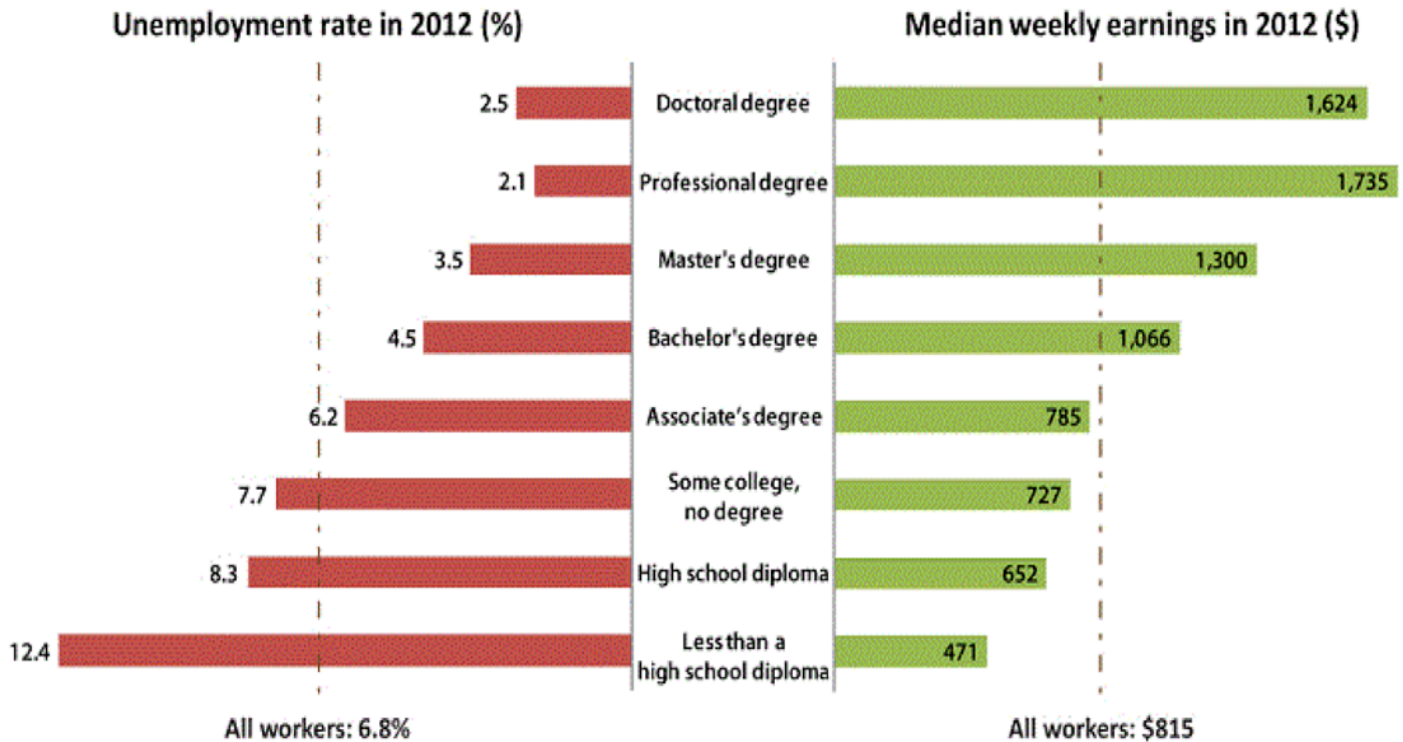

Education Pays

Earnings & Unemployment Rates by Educational Attainment

Note: Data are for persons age 25 and over. Earnings are for full-time wage and salary workers.

These education categories reflect only the highest level of education attained. They do not take into account completion of training programs in the form of apprenticeships and other on-the-job training, which may also influence earnings and unemployment rates. For more information on training, see: http://www.bls.gov/emp/ep_table_education_summary.htm and http://www.bls.gov/emp/ep_table_education_by_train.htm.